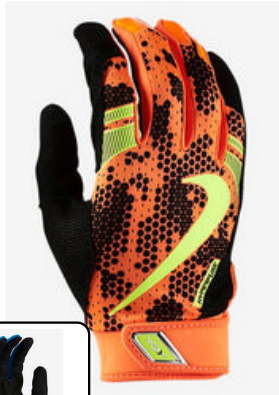

Availability
Regular
Black / Photo Blue

Regular
\$230.00

Sale **\$199.99**

[Add to Cart](#)

NIKE MVP EDGE

Availability
Regular
Black / White

Regular
\$130.00

Sale **\$119.97**

[Add to Cart](#)

NIKE MVP ELITE PRO 2.0

Availability
S / M / L / XL / 2XL
Anthracite / Wolf

Regular
\$60.00

Sale **\$54.60**

[Add to Cart](#)

NIKE VAPOR ELITE PRO 3.0

Availability
S / M / L / XL / 2XL
Total Orange /

Regular
\$50.00

Sale

\$44.95

[Add to Cart](#)

NIKE TOUR CLASSIC II

Availability
S / M / L / XL
Ale Brown / White

Regular
\$20.00

Sale